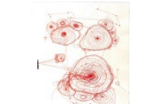

# CHIHARU SHIOTA LIST OF WORKS

CONNECTED TO THE UNIVERSE (5), 2023

water-soluble wax pastel, ink and thread on paper  
24 x 32 cm.  
framed

CONNECTED TO THE UNIVERSE (6), 2023

water-soluble wax pastel, ink and thread on paper  
24 x 32 cm.  
framed

CONNECTED TO THE UNIVERSE (9), 2023

water-soluble wax pastel, ink and thread on paper  
24.5 x 36 cm.  
framed

CONNECTED TO THE UNIVERSE (10), 2023

water-soluble wax pastel, ink and thread on paper  
24.5 x 36 cm.  
framed

CONNECTED TO THE UNIVERSE (11), 2023

thread on canvas  
30x42 cm.  
framed

CONNECTED TO THE UNIVERSE (12), 2023

thread on canvas  
30 x 42 cm.  
framed

CONNECTED TO THE UNIVERSE (13), 2023

thread on canvas  
30x42 cm.  
framed