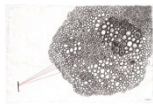

CONNECTED TO THE UNIVERSE (9), 2023

water-soluble wax pastel, ink and thread on paper
24.5 x 36 cm.
framed