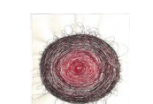

CONNECTED TO THE UNIVERSE (13), 2023

thread on canvas
30x42 cm.
framed