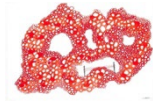

*CONNECTED TO THE UNIVERSE (3)*, 2023

water-soluble wax pastel, ink and thread on paper  
24 x 32 cm.  
framed

*CONNECTED TO THE UNIVERSE (4)*, 2023

water-soluble wax pastel, ink and thread on paper  
24 x 32 cm.  
framed

# CHIHARU SHIOTA LIST OF WORKS

CONNECTED TO THE UNIVERSE (5), 2023

water-soluble wax pastel, ink and thread on paper  
24 x 32 cm.  
framed

CONNECTED TO THE UNIVERSE (6), 2023

water-soluble wax pastel, ink and thread on paper  
24 x 32 cm.  
framed