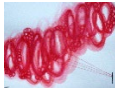

CONNECTED TO THE UNIVERSE (19), 2023

signed lower left
water-soluble wax pastel, ink and thread on
paper
32 x 24 cm.
framed