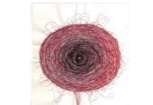

# CHIHARU SHIOTA LIST OF WORKS

CONNECTED TO THE UNIVERSE (5), 2023

water-soluble wax pastel, ink and thread on paper  
24 x 32 cm.  
framed

CONNECTED TO THE UNIVERSE (6), 2023

water-soluble wax pastel, ink and thread on paper  
24 x 32 cm.  
framed

CONNECTED TO THE UNIVERSE (7), 2023

water-soluble wax pastel, ink and thread on paper  
32 x 24 cm.  
framed

CONNECTED TO THE UNIVERSE (8), 2023

water-soluble wax pastel, ink and thread on paper  
32 x 24 cm.  
framed

CONNECTED TO THE UNIVERSE (9), 2023

water-soluble wax pastel, ink and thread on paper  
24.5 x 36 cm.  
framed

CONNECTED TO THE UNIVERSE (10), 2023

water-soluble wax pastel, ink and thread on paper  
24.5 x 36 cm.  
framed