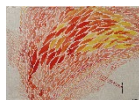

CONNECTED TO THE UNIVERSE (22b), 2023

signed lower left
water-soluble wax pastel, ink and thread on
paper
29.5 x 42 cm
framed